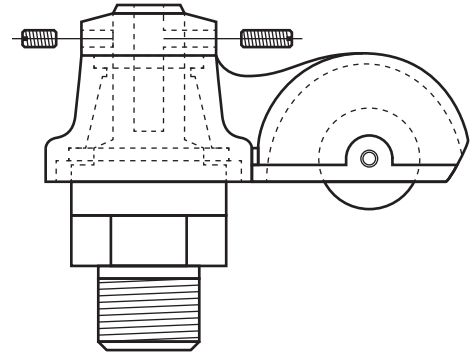

Model ECA35 - External Single Halyard

Single Sheave Truck Detail
 Revolving truck
 Cast aluminum body
 Stainless steel ball bearings
 Nylon sheave
 Cast aluminum spindle

THE FLAG LOFT
1900 DELMAR BLVD
ST LOUIS MO 63103
800 995 3524

114MPH
 FLAGGED

Exposed Height __ 35'-0"
 Overall Height __ 38'-6"
 Butt Diameter __ 7"
 Top Diameter __ 3-1/2"
 Wall Thickness __ .156"
 Ships in 1 section

Ground Set Tapered
 Aluminum Flagpole
 ALLOY 6063T6
 80 grit polish