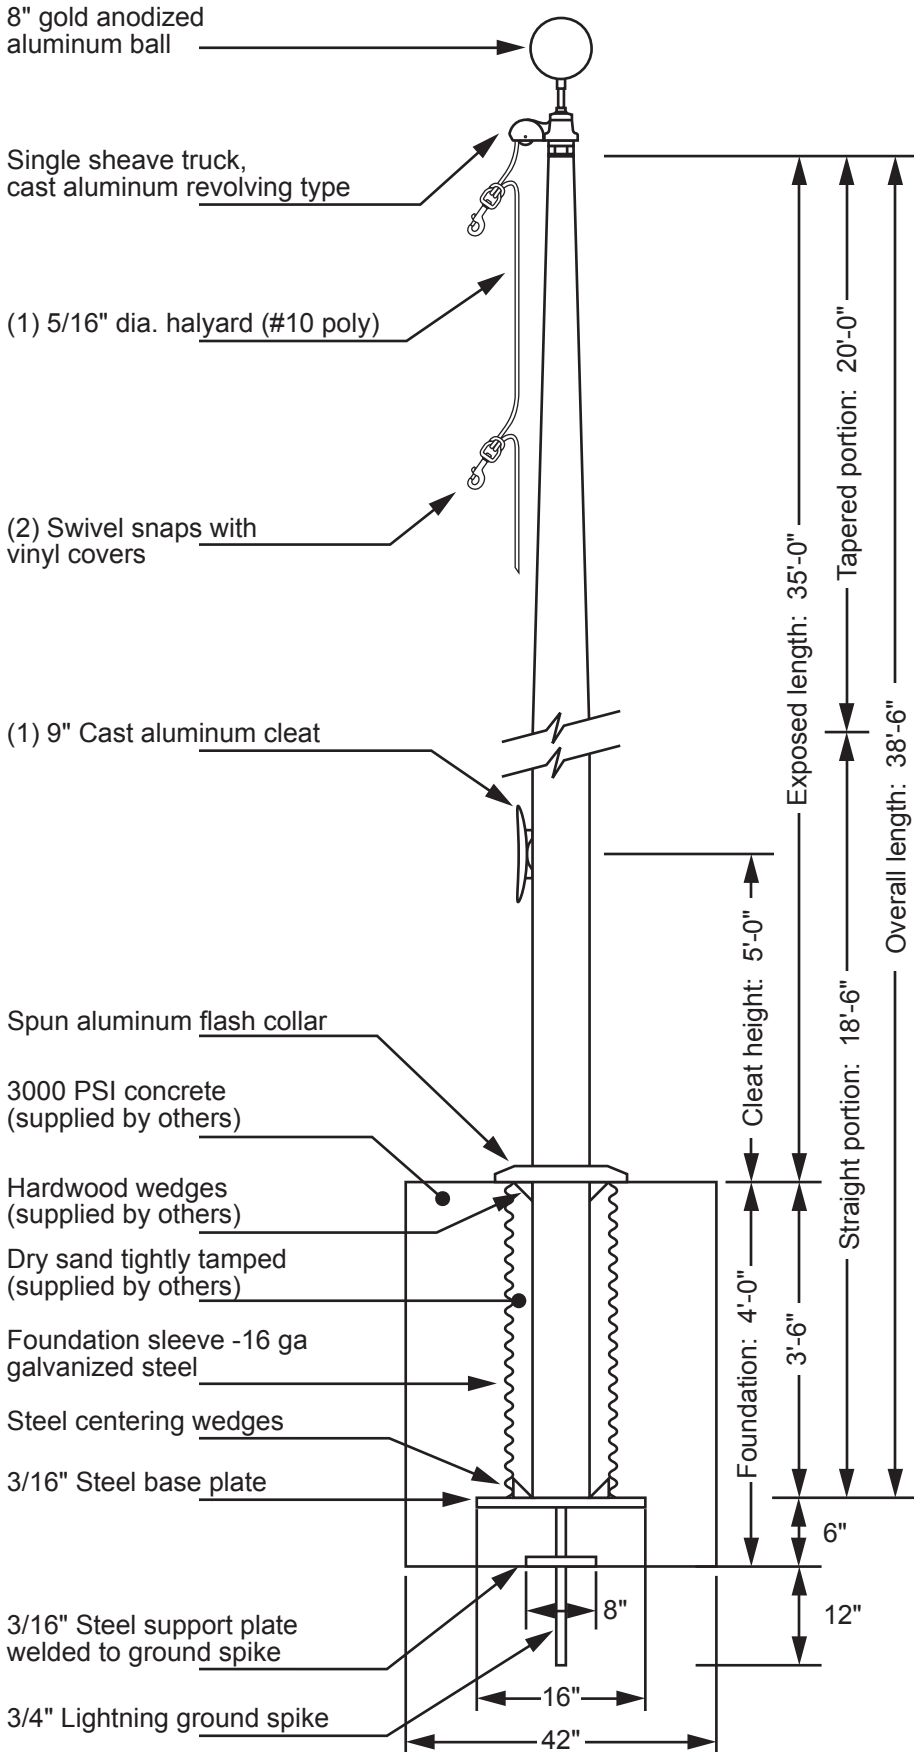

Model ECA35 - External Single Halyard

Single Sheave Truck Detail
 Revolving truck
 Cast aluminum body
 Stainless steel ball bearings
 Nylon sheave
 Cast aluminum spindle

THE FLAG LOFT
1900 DELMAR BLVD
ST LOUIS MO 63103
800 995 3524

114MPH
 FLAGGED

Exposed Height __ 35'-0"
 Overall Height __ 38'-6"
 Butt Diameter __ 7"
 Top Diameter __ 3-1/2"
 Wall Thickness __ .156"
 Ships in 1 section

Ground Set Tapered
 Aluminum Flagpole
 ALLOY 6063T6
 80 grit polish

**EDER POLE
 MANUFACTURER**