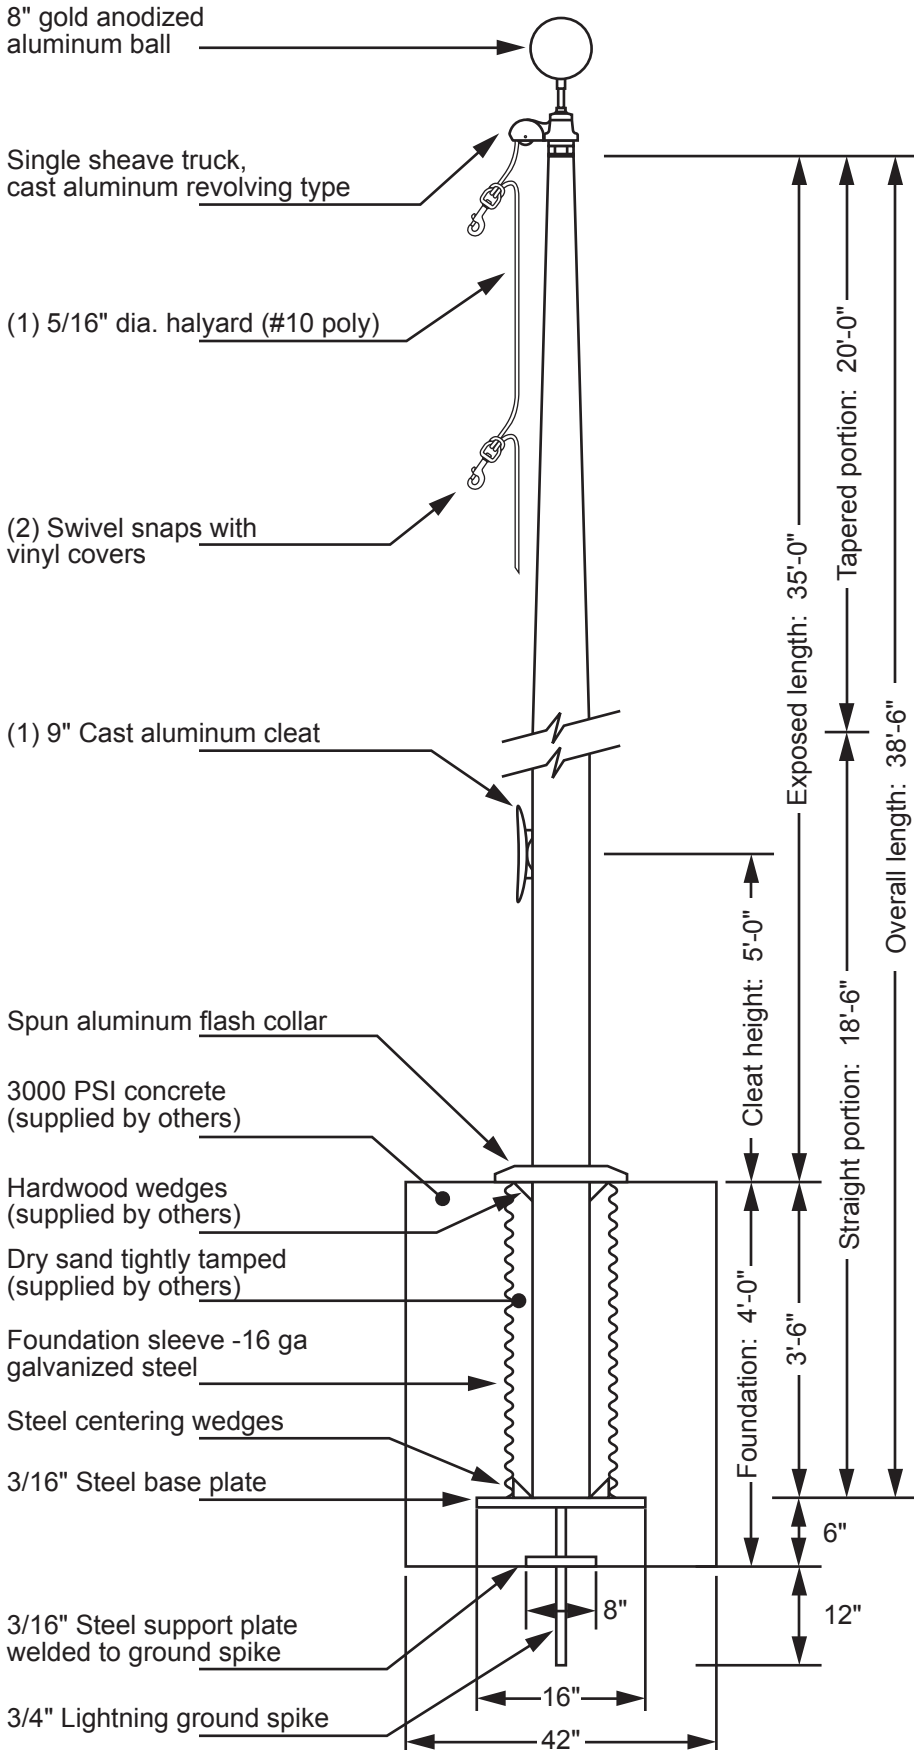

# Model EC35 - External Single Halyard

**Single Sheave Truck Detail**  
 Revolving truck  
 Cast aluminum body  
 Stainless steel ball bearings  
 Nylon sheave  
 Cast aluminum spindle

**THE FLAG LOFT**  
**1900 DELMAR**  
**BLVD**  
**ST LOUIS MO 63103**  
**800 995 3524**

120MPH  
 FLAGGED

Exposed Height \_\_ 35'-0"  
 Overall Height \_\_ 38'-6"  
 Butt Diameter \_\_ 7"  
 Top Diameter \_\_ 3-1/2"  
 Wall Thickness \_\_ .188"  
 Ships in 1 section

Ground Set Tapered  
 Aluminum Flagpole  
 ALLOY 6063T6  
 80 grit polish

**EDER POLE**  
**MANUFACTURER**