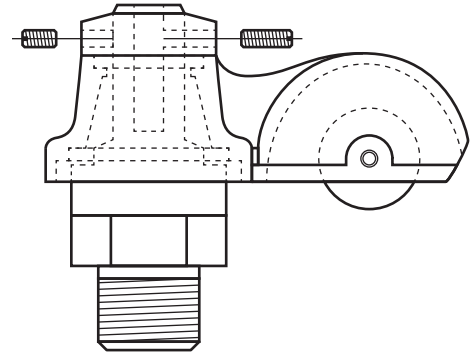

# Model EC35 - External Single Halyard

**Single Sheave Truck Detail**  
 Revolving truck  
 Cast aluminum body  
 Stainless steel ball bearings  
 Nylon sheave  
 Cast aluminum spindle

**THE FLAG LOFT**  
**1900 DELMAR**  
**BLVD**  
**ST LOUIS MO 63103**  
**800 995 3524**

120MPH  
 FLAGGED

Exposed Height \_\_ 35'-0"  
 Overall Height \_\_ 38'-6"  
 Butt Diameter \_\_ 7"  
 Top Diameter \_\_ 3-1/2"  
 Wall Thickness \_\_ .188"  
 Ships in 1 section

Ground Set Tapered  
 Aluminum Flagpole  
 ALLOY 6063T6  
 80 grit polish