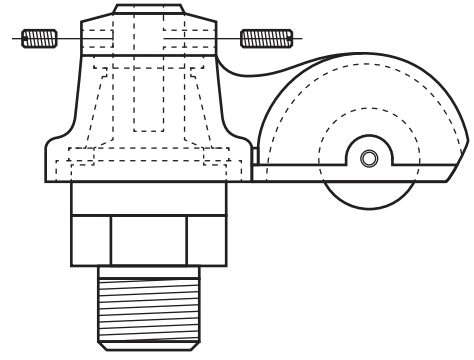

Model ECXA30 - External Single Halyard

Single Sheave Truck Detail
 Revolving truck
 Cast aluminum body
 Stainless steel ball bearings
 Nylon sheave
 Cast aluminum spindle

THE FLAG LOFT
1900 DELMAR
BLVD
ST LOUIS MO 63103
800 995 3524

115MPH
 FLAGGED

Exposed Height __ 30'-0"
 Overall Height __ 33'-0"
 Butt Diameter __ 5"
 Top Diameter __ 3"
 Wall Thickness __ .156"
 Ships in 1 section

Ground Set Tapered
 Aluminum Flagpole
 ALLOY 6063T6
 80 grit polish