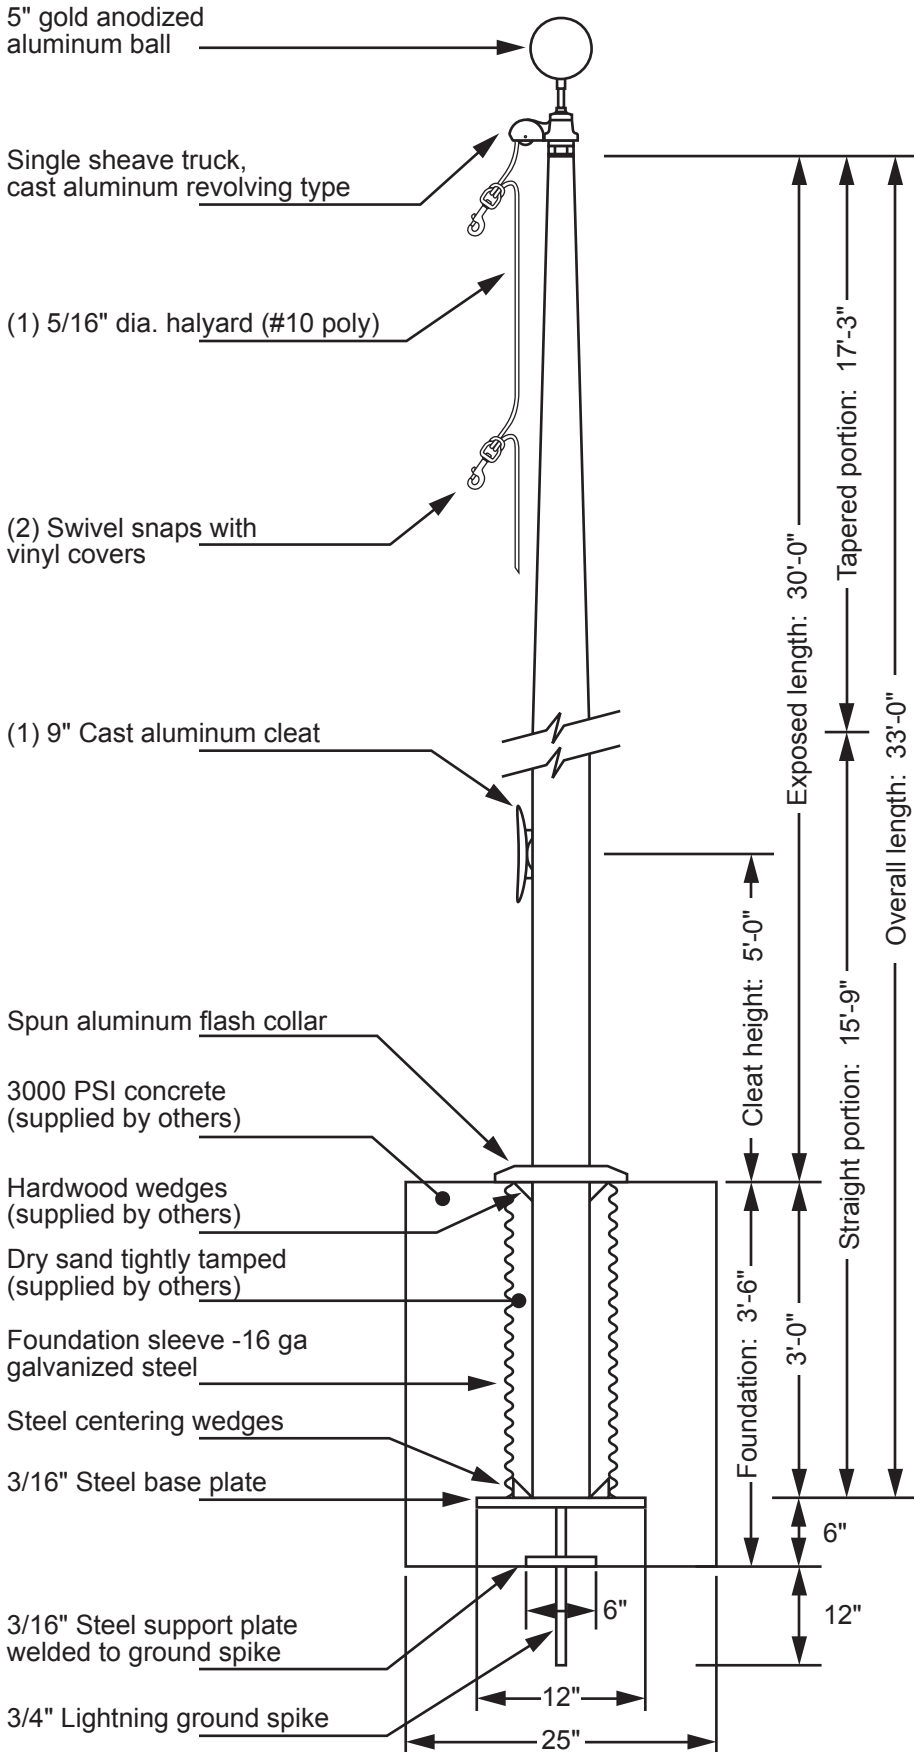

Model ECXA30 - External Single Halyard

Single Sheave Truck Detail
 Revolving truck
 Cast aluminum body
 Stainless steel ball bearings
 Nylon sheave
 Cast aluminum spindle

THE FLAG LOFT
1900 DELMAR
BLVD
ST LOUIS MO 63103
800 995 3524

115MPH
 FLAGGED

Exposed Height __ 30'-0"
 Overall Height __ 33'-0"
 Butt Diameter __ 5"
 Top Diameter __ 3"
 Wall Thickness __ .156"
 Ships in 1 section

Ground Set Tapered
 Aluminum Flagpole
 ALLOY 6063T6
 80 grit polish

EDER POLE
MANUFACTURER