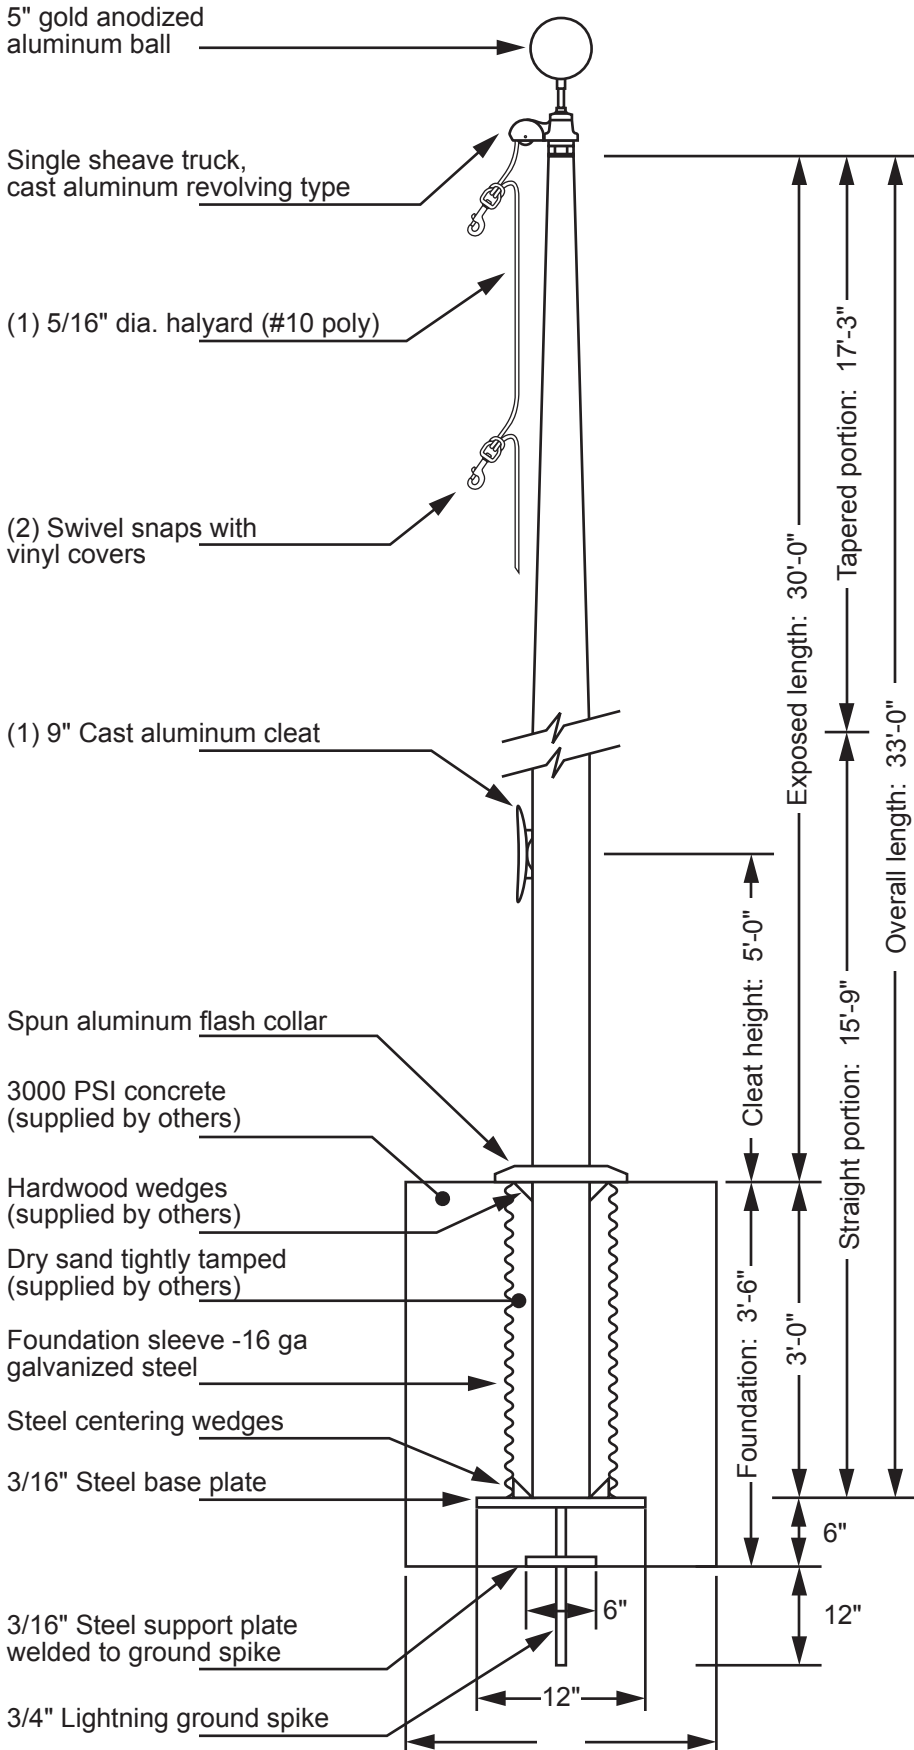

Model ECX30 - External Single Halyard

Single Sheave Truck Detail
 Revolving truck
 Cast aluminum body
 Stainless steel ball bearings
 Nylon sheave
 Cast aluminum spindle

THE FLAG LOFT
1900 DELMAR
BLVD
ST LOUIS MO 63103
800 995 3524

85MPH
FLAGGED

Exposed Height __ 30'-0"
 Overall Height __ 33'-0"
 Butt Diameter __ 5"
 Top Diameter __ 3"
 Wall Thickness __ .125"
 Ships in 1 section

Ground Set Tapered
 Aluminum Flagpole
 ALLOY 6063T6
 80 grit polish

EDER POLE
MANUFACTURER