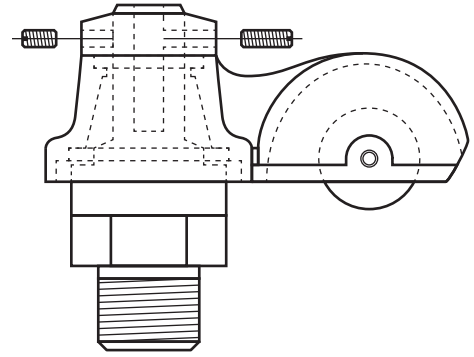

Model ECX30 - External Single Halyard

Single Sheave Truck Detail
 Revolving truck
 Cast aluminum body
 Stainless steel ball bearings
 Nylon sheave
 Cast aluminum spindle

THE FLAG LOFT
1900 DELMAR
BLVD
ST LOUIS MO 63103
800 995 3524

85MPH
FLAGGED

Exposed Height __ 30'-0"
 Overall Height __ 33'-0"
 Butt Diameter __ 5"
 Top Diameter __ 3"
 Wall Thickness __ .125"
 Ships in 1 section

Ground Set Tapered
 Aluminum Flagpole
 ALLOY 6063T6
 80 grit polish