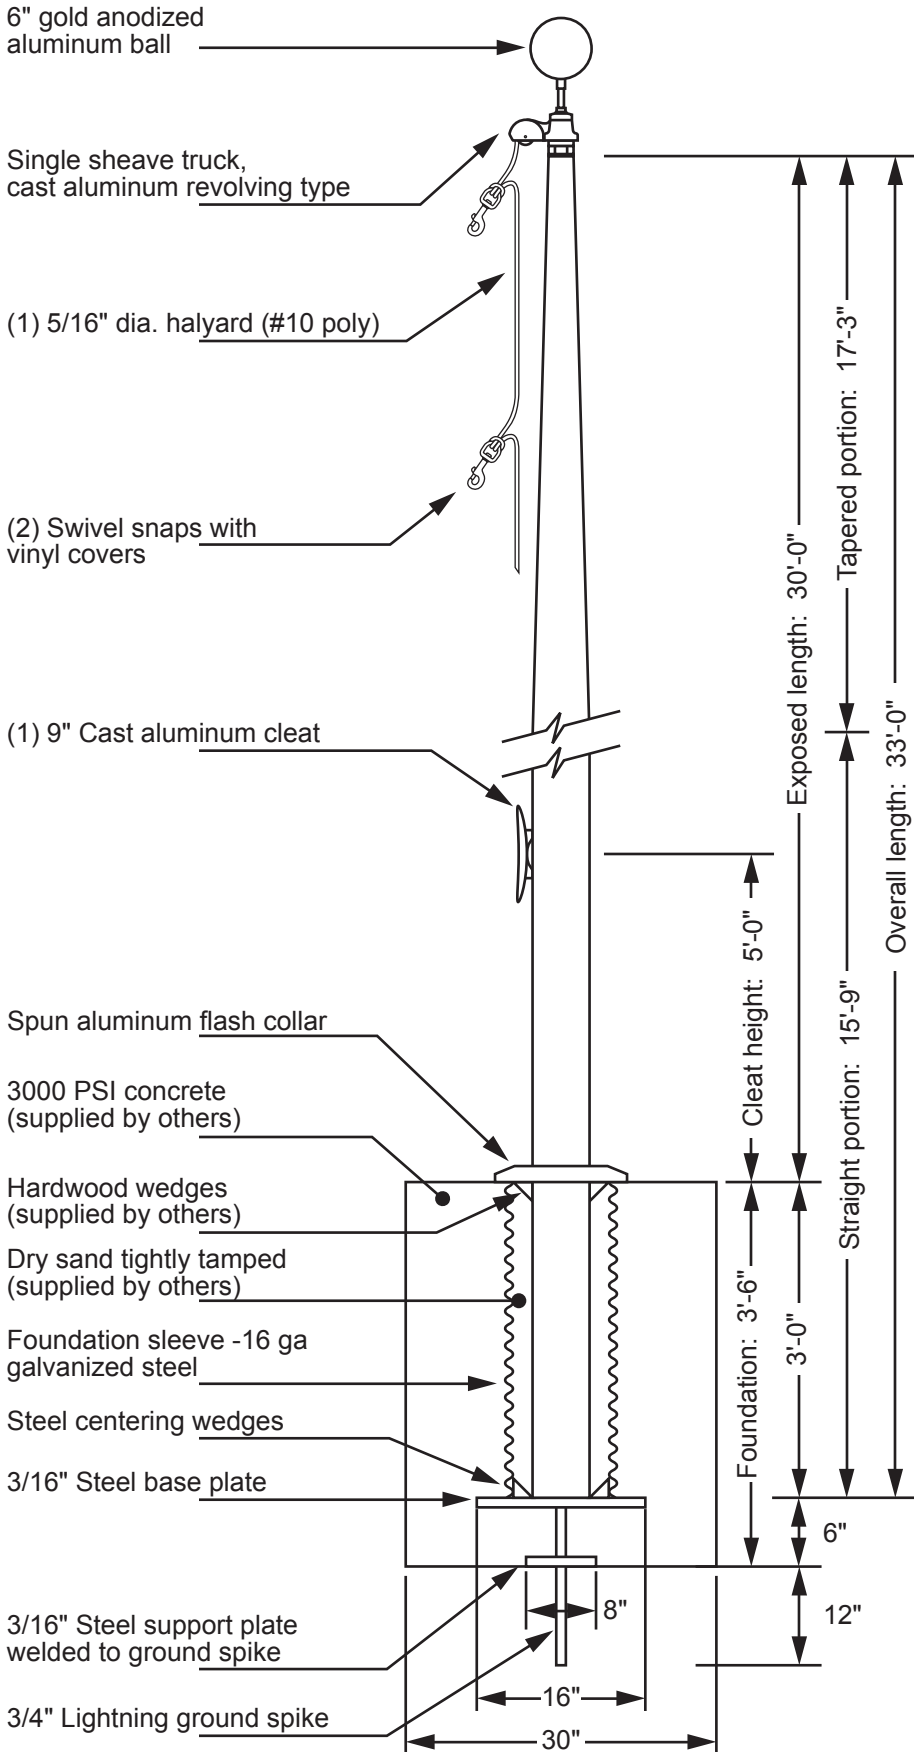

Model ECA30 - External Single Halyard

Single Sheave Truck Detail
 Revolving truck
 Cast aluminum body
 Stainless steel ball bearings
 Nylon sheave
 Cast aluminum spindle

THE FLAG LOFT
1900 DELMAR
BLVD
ST LOUIS MO 63103
800 995 3524

115MP
 FLAGGED

Exposed Height __ 30'-0"
 Overall Height __ 33'-0"
 Butt Diameter __ 6"
 Top Diameter __ 3-1/2"
 Wall Thickness __ .156"
 Ships in 1 section

Ground Set Tapered
 Aluminum Flagpole
 ALLOY 6063T6
 80 grit polish

EDER POLE
MANUFACTURER