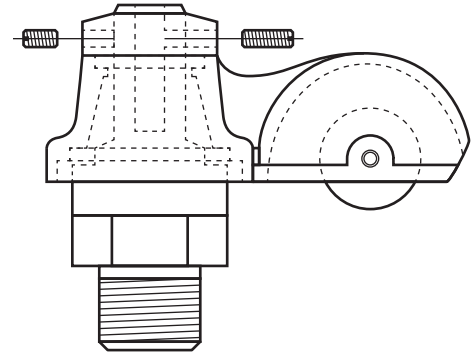

Model ECA30 - External Single Halyard

Single Sheave Truck Detail
 Revolving truck
 Cast aluminum body
 Stainless steel ball bearings
 Nylon sheave
 Cast aluminum spindle

THE FLAG LOFT
1900 DELMAR
BLVD
ST LOUIS MO 63103
800 995 3524

115MP
 FLAGGED

Exposed Height __ 30'-0"
 Overall Height __ 33'-0"
 Butt Diameter __ 6"
 Top Diameter __ 3-1/2"
 Wall Thickness __ .156"
 Ships in 1 section

Ground Set Tapered
 Aluminum Flagpole
 ALLOY 6063T6
 80 grit polish