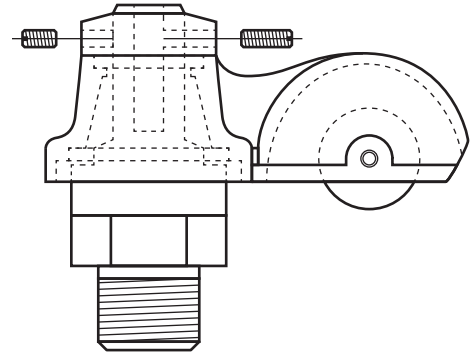

Model EC30 - External Single Halyard

Single Sheave Truck Detail
 Revolving truck
 Cast aluminum body
 Stainless steel ball bearings
 Nylon sheave
 Cast aluminum spindle

THE FLAG LOFT
1900 DELMAR
BLVD
ST LOUIS MO 63103
800 995 3524

Exposed Height __ 30'-0"
 Overall Height __ 33'-0"
 Butt Diameter __ 6"
 Top Diameter __ 3-1/2"
 Wall Thickness __ .188"
 Ships in 1 section

Ground Set Tapered
 Aluminum Flagpole
 ALLOY 6063T6
 80 grit polish

120+MPH
 FLAGGED

EDER POLE
MANUFACTURER