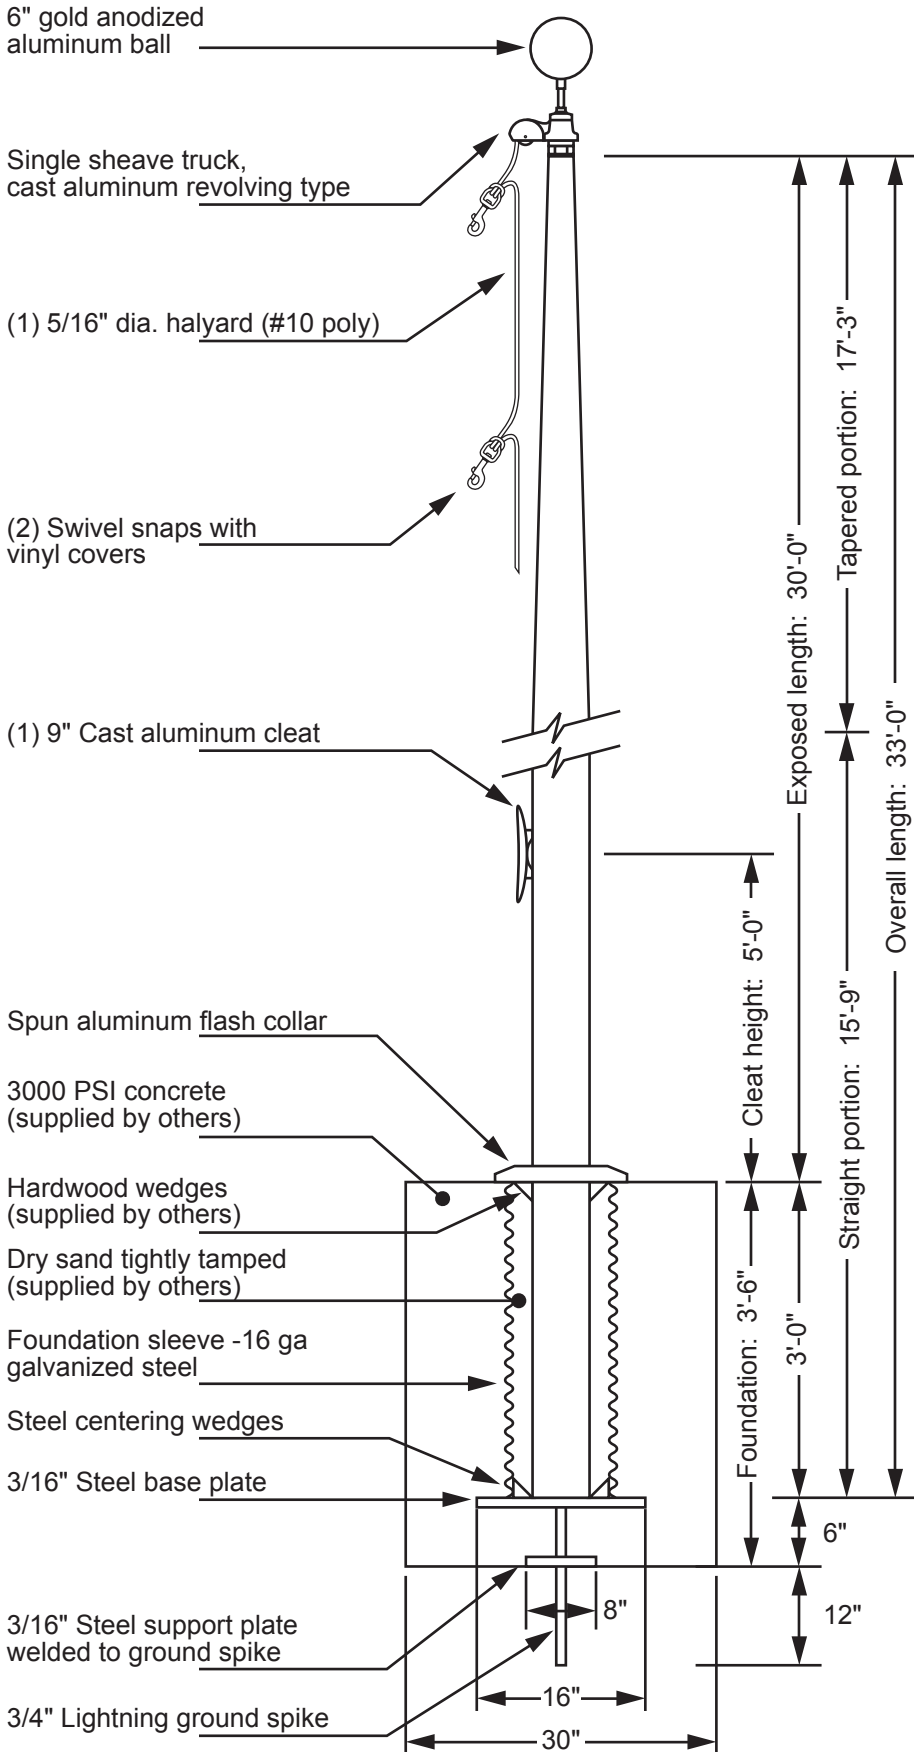

Model EC30 - External Single Halyard

Single Sheave Truck Detail
 Revolving truck
 Cast aluminum body
 Stainless steel ball bearings
 Nylon sheave
 Cast aluminum spindle

THE FLAG LOFT
1900 DELMAR
BLVD
ST LOUIS MO 63103
800 995 3524

Exposed Height __ 30'-0"
 Overall Height __ 33'-0"
 Butt Diameter __ 6"
 Top Diameter __ 3-1/2"
 Wall Thickness __ .188"
 Ships in 1 section

Ground Set Tapered
 Aluminum Flagpole
 ALLOY 6063T6
 80 grit polish

120+MPH
 FLAGGED

EDER POLE
MANUFACTURER