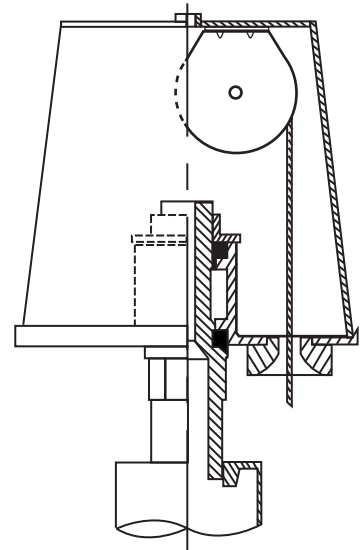

Model ECV30 - Vanguard Internal Halyard

Revolving Internal Halyard Truck
 Cast aluminum body
 Enclosed stainless steel ball bearing and raceway
 Plated steel sheave

THE FLAG LOFT 1900
DELMAR BLVD
ST LOUIS MO 63126
800.965 3524

120mph
 FLAGGED

Exposed Height __ 30'-0"
 Overall Height __ 33'-0"
 Butt Diameter __ 6"
 Top Diameter __ 3-1/2"
 Wall Thickness __ .188"
 Ships in 1 section

Ground Set Tapered
 Aluminum Flagpole
 ALLOY 6063T6
 80 grit polish