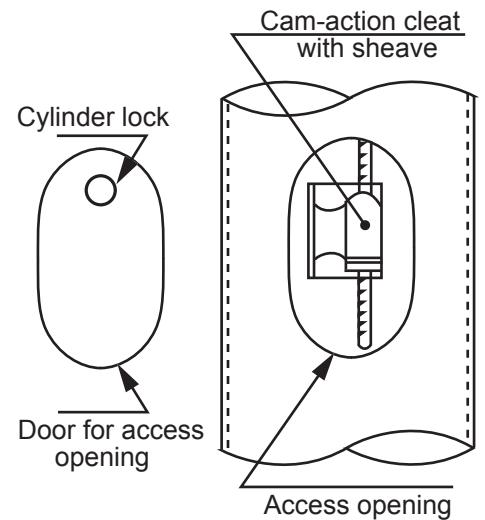

Model ECV30 - Vanguard Internal Halyard

Revolving Internal Halyard Truck
 Cast aluminum body
 Enclosed stainless steel ball bearing and raceway
 Plated steel sheave

THE FLAG LOFT 1900
DELMAR BLVD
ST LOUIS MO 63126
800.965 3524

120mph
 FLAGGED

Exposed Height __ 30'-0"
 Overall Height __ 33'-0"
 Butt Diameter __ 6"
 Top Diameter __ 3-1/2"
 Wall Thickness __ .188"
 Ships in 1 section

Ground Set Tapered
 Aluminum Flagpole
 ALLOY 6063T6
 80 grit polish