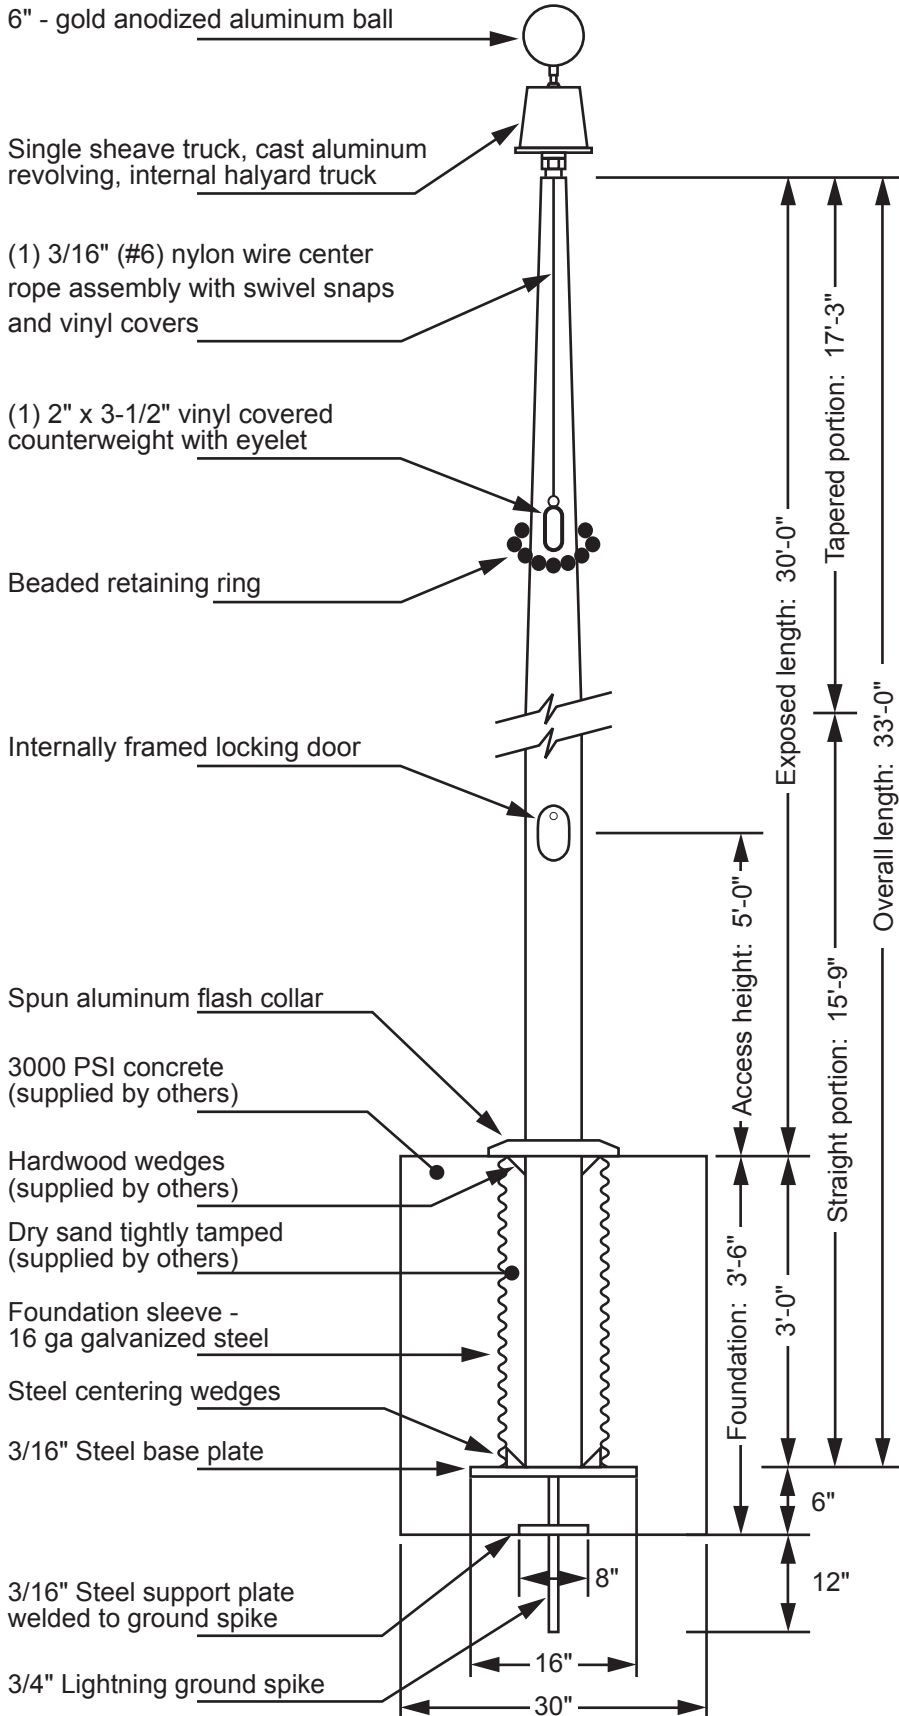

Model ECV30 - Vanguard Internal Halyard

Revolving Internal Halyard Truck
 Cast aluminum body
 Enclosed stainless steel ball bearing and raceway
 Plated steel sheave

THE FLAG LOFT 1900
DELMAR BLVD
ST LOUIS MO 63126
800.965 3524

120mph
 FLAGGED

Exposed Height __ 30'-0"
 Overall Height __ 33'-0"
 Butt Diameter __ 6"
 Top Diameter __ 3-1/2"
 Wall Thickness __ .188"
 Ships in 1 section

Ground Set Tapered
 Aluminum Flagpole
 ALLOY 6063T6
 80 grit polish

**EDER POLE
 MANUFACTURER**