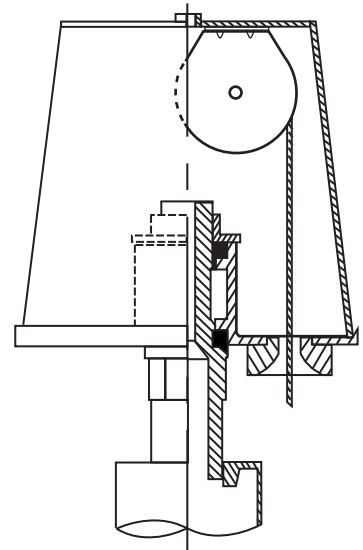

Model ECAV30 - Vanguard Internal Halyard

Revolving Internal Halyard Truck
 Cast aluminum body
 Enclosed stainless steel ball bearing and raceway
 Plated steel sheave

THE FLAG LOFT
1900 DELMAR BLVD
ST LOUIS MO 63103
800.995.2534

117mph
 FLAGGEDF

Exposed Height __ 30'-0"
 Overall Height __ 33'-0"
 Butt Diameter __ 6"
 Top Diameter __ 3-1/2"
 Wall Thickness __ .156"
 Ships in 1 section

Ground Set Tapered
 Aluminum Flagpole
 ALLOY 6063T6
 80 grit polish