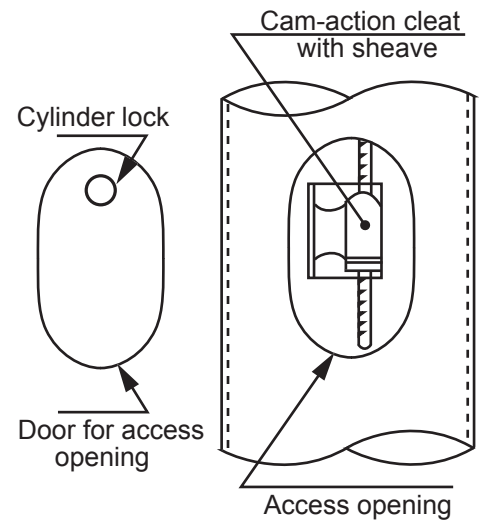

Model ECAV30 - Vanguard Internal Halyard

Revolving Internal Halyard Truck
 Cast aluminum body
 Enclosed stainless steel ball bearing and raceway
 Plated steel sheave

THE FLAG LOFT
1900 DELMAR BLVD
ST LOUIS MO 63103
800.995.2534

117mph
 FLAGGEDF

Exposed Height __ 30'-0"
 Overall Height __ 33'-0"
 Butt Diameter __ 6"
 Top Diameter __ 3-1/2"
 Wall Thickness __ .156"
 Ships in 1 section

Ground Set Tapered
 Aluminum Flagpole
 ALLOY 6063T6
 80 grit polish