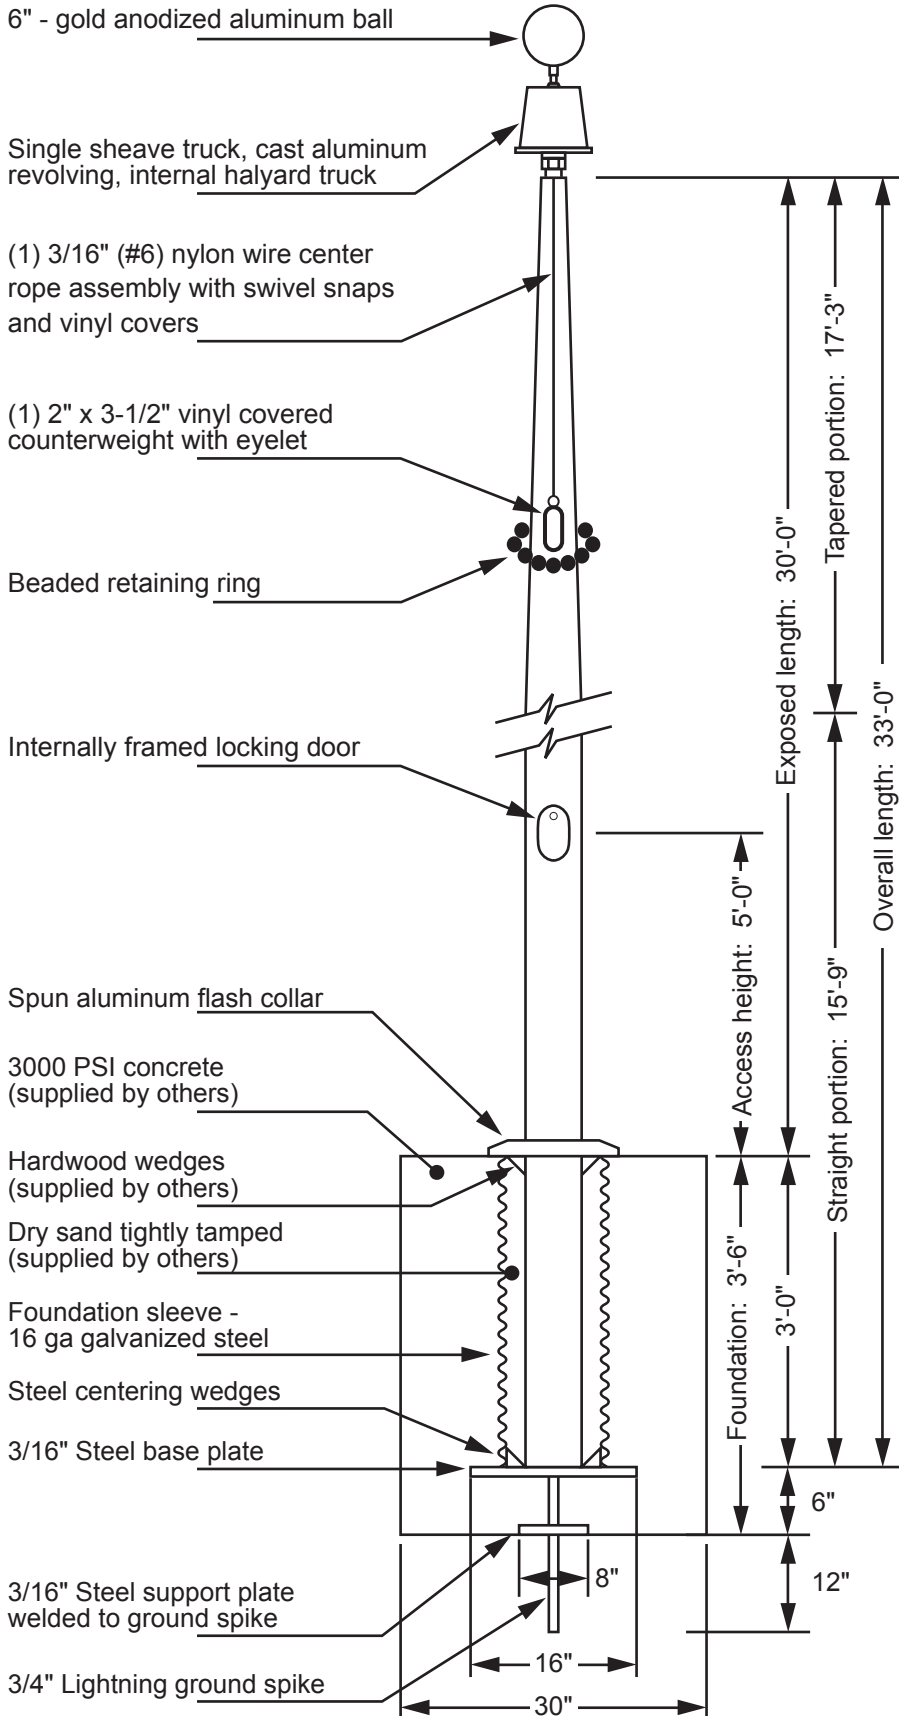

Model ECAV30 - Vanguard Internal Halyard

Revolving Internal Halyard Truck
 Cast aluminum body
 Enclosed stainless steel ball bearing and raceway
 Plated steel sheave

THE FLAG LOFT
1900 DELMAR BLVD
ST LOUIS MO 63103
800.995.2534

117mph
 FLAGGEDF

Exposed Height __ 30'-0"
 Overall Height __ 33'-0"
 Butt Diameter __ 6"
 Top Diameter __ 3-1/2"
 Wall Thickness __ .156"
 Ships in 1 section

Ground Set Tapered
 Aluminum Flagpole
 ALLOY 6063T6
 80 grit polish

**EDER POLE
 MANUFACTURER**